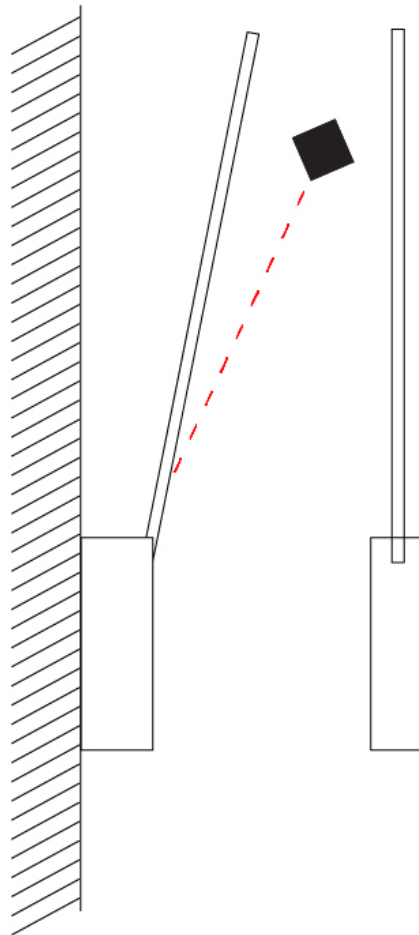

SPILLO 1 ROD SURFACE

D42037- -

base number
 Color Temperature Finish Options

- To build a product code in our configurator select the specify button on the base model # product page
- To build a manual product code on this datasheet choose from the options listed below in blue font and add the suffix to the base model #

GENERAL

Series: Spillo
 Subseries: Spillo 1 Rod
 Brand: Icone
 Division: Design
 Mounting Type: Surface
 Mounting Location: Wall
 Subcategory: Ambient

PHYSICAL

Shape: Rectangle
 Width (mm): 32
 Width (in): 1 ¼
 Height (mm): 970
 Height (in): 38 ¾
 Extension (mm): 860
 Extension (in): 33 ⅞
 Light Distribution: Direct / Indirect
 Fixture Finish: WHI / WHC / BLK / BGD
 Fixture Material: Brass

PROJECT	_____
TYPE	_____
SPECIFIER	_____
QUANTITY	_____
DATE	_____

SPILLO 1 ROD SURFACE

D42037-

PROJECT

TYPE

SPECIFIER

QUANTITY

DATE

GENERAL

Series: Spillo
 Subseries: Spillo 2 Rod
 Brand: Icone
 Division: Design
 Mounting Type: Surface
 Mounting Location: Wall
 Subcategory: Ambient

PHYSICAL

Shape: Rectangle
 Width (mm): 32
 Width (in): 1 1/4
 Height (mm): 1090
 Height (in): 42 15/16
 Extension (mm): 660
 Extension (in): 26
 Light Distribution: Direct / Indirect
 Fixture Finish: WHI / WHC / BLK / BGD
 Fixture Material: Brass