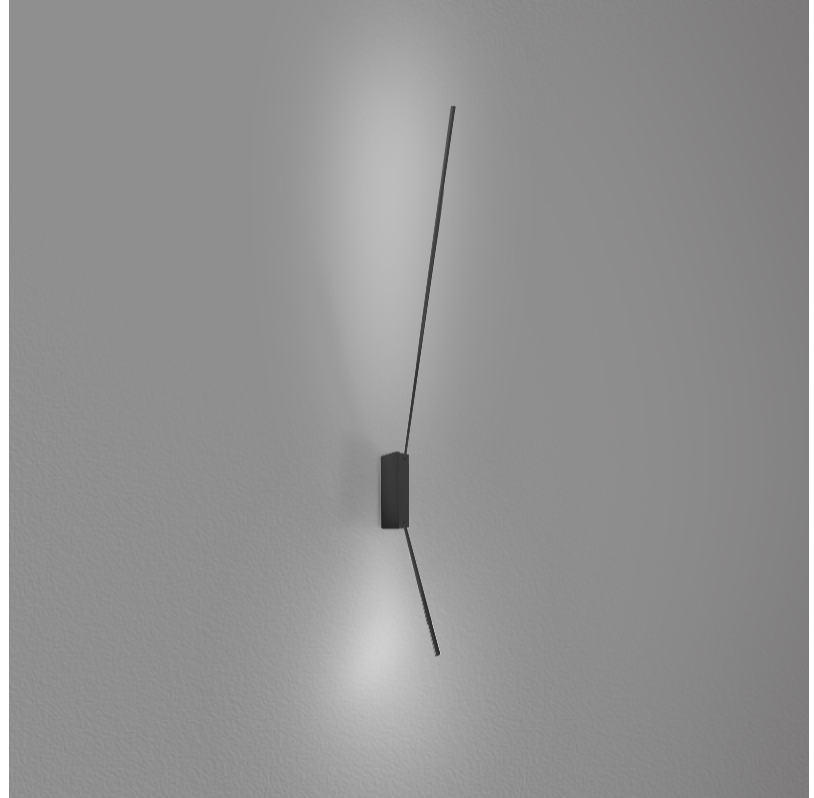

SPILLO 1 ROD SURFACE

D42037- -

base number
 Color Temperature Finish Options

- To build a product code in our configurator select the specify button on the base model # product page
- To build a manual product code on this datasheet choose from the options listed below in blue font and add the suffix to the base model #

GENERAL

Series: Spillo
 Subseries: Spillo 1 Rod
 Brand: Icone
 Division: Design
 Mounting Type: Surface
 Mounting Location: Wall
 Subcategory: Ambient

PHYSICAL

Shape: Rectangle
 Width (mm): 32
 Width (in): 1 ¼
 Height (mm): 970
 Height (in): 38 ¾
 Extension (mm): 860
 Extension (in): 33 ⅞
 Light Distribution: Direct / Indirect
 Fixture Finish: WHI / WHC / BLK / BGD
 Fixture Material: Brass

GENERAL

Series: Spillo
 Subseries: Spillo 2 Rod
 Brand: Icone
 Division: Design
 Mounting Type: Surface
 Mounting Location: Wall
 Subcategory: Ambient

PHYSICAL

Shape: Rectangle
 Width (mm): 32
 Width (in): 1 1/4
 Height (mm): 1090
 Height (in): 42 15/16
 Extension (mm): 660
 Extension (in): 26
 Light Distribution: Direct / Indirect
 Fixture Finish: WHI / WHC / BLK / BGD
 Fixture Material: Brass

LED

Color Temperature (°K): 2700 / 3000
 Nominal Lumen (lm): 990
 CRI: >90 CRI
 Lamp Life (hrs): 50000

OPTICAL

Adjustability: Tilt 90°

RATINGS AND CERTIFICATIONS

Certified By: Certified for North American Standards
 IP rating: IP20