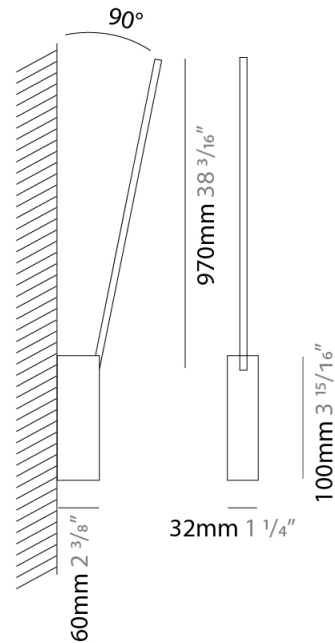

GENERAL

Series: Spillo
 Subseries: Spillo 1 Rod
 Brand: Icone
 Division: Design
 Mounting Type: Surface
 Mounting Location: Wall
 Subcategory: Ambient

PHYSICAL

Shape: Rectangle
 Width (mm): 32
 Width (in): 1 ¼
 Height (mm): 970
 Height (in): 38 ¾
 Extension (mm): 860
 Extension (in): 33 ⅞
 Light Distribution: Direct / Indirect
 Fixture Finish: WHI / WHC / BLK / BGD
 Fixture Material: Brass

LED

Color Temperature (°K): 2700 / 3000
 Nominal Lumen (lm): 880
 CRI: >90 CRI
 Lamp Life (hrs): 50000

OPTICAL

Adjustability: Tilt 90°

RATINGS AND CERTIFICATIONS

Certified By: Certified for North American Standards
 IP rating: IP20

PROJECT	_____
TYPE	_____
SPECIFIER	_____
QUANTITY	_____
DATE	_____

SPILLO 1 ROD SURFACE

D42037-

PROJECT

TYPE

SPECIFIER

QUANTITY

DATE

GENERAL

Series: Spillo
 Subseries: Spillo 2 Rod
 Brand: Icone
 Division: Design
 Mounting Type: Surface
 Mounting Location: Wall
 Subcategory: Ambient

PHYSICAL

Shape: Rectangle
 Width (mm): 32
 Width (in): 1 1/4
 Height (mm): 1090
 Height (in): 42 15/16
 Extension (mm): 660
 Extension (in): 26
 Light Distribution: Direct / Indirect
 Fixture Finish: WHI / WHC / BLK / BGD
 Fixture Material: Brass