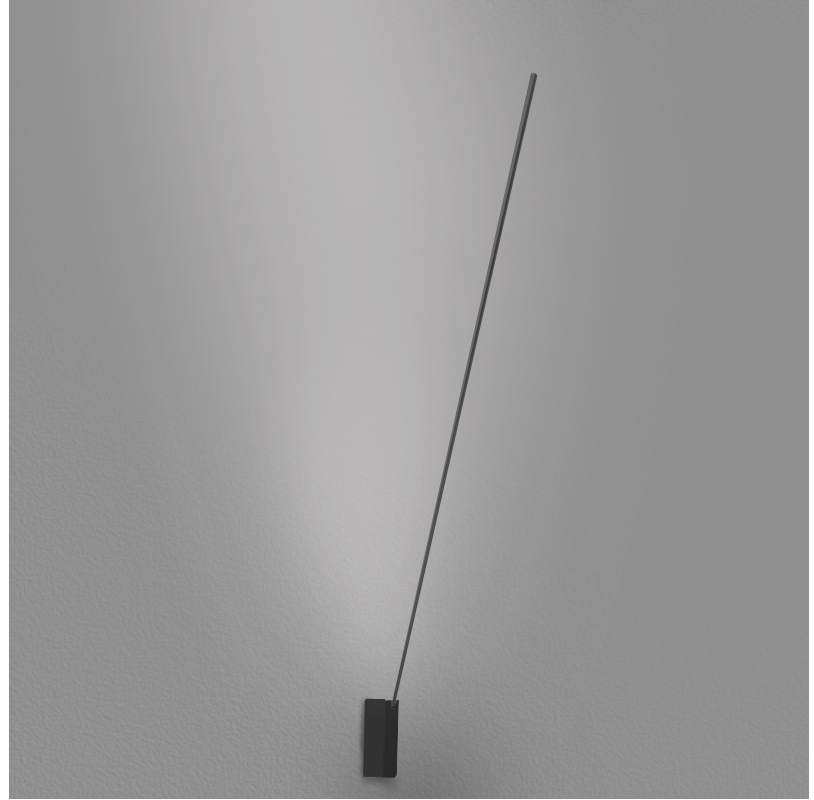

SPILLO 1 ROD SURFACE

D42037- -

base number
Color   Temperature   Finish   Options

1. To build a product code in our configurator select the specify button on the base model # product page
2. To build a manual product code on this datasheet choose from the options listed below in blue font and add the suffix to the base model #

GENERAL

Series: Spillo
Subseries: Spillo 1 Rod
Brand: Icone
Division: Design
Mounting Type: Surface
Mounting Location: Wall
Subcategory: Ambient

PHYSICAL

Shape: Rectangle
Width (mm): 32
Width (in): 1 ¼
Height (mm): 970
Height (in): 38 ¾
Extension (mm): 860
Extension (in): 33 ⅞
Light Distribution: Direct / Indirect
Fixture Finish: WHI / WHC / BLK / BGD
Fixture Material: Brass

ELECTRICAL

Lamp Type: LED
Total Output Wattage (W): 10.56
Dimming: Non-Dimmable
Driver Included: Yes
Driver Location: Integrated
Driver Type: Constant Voltage - 120Vac - non-dimming
Driver Class: Class 2
Input Voltage (V): 120 - 277
Output Voltage (V): 12
Upon Request: (Not included - see components) Remote: 0-10Vdc dimming / Non-dimming 120/277Vac

LED

Color Temperature (°K): 2700 / 3000
Nominal Lumen (lm): 880
CRI: >90 CRI
Lamp Life (hrs): 50000

OPTICAL

Adjustability: Tilt 90°

RATINGS AND CERTIFICATIONS

Certified By: Certified for North American Standards
IP rating: IP20

PROJECT	_____
TYPE	_____
SPECIFIER	_____
QUANTITY	_____
DATE	_____